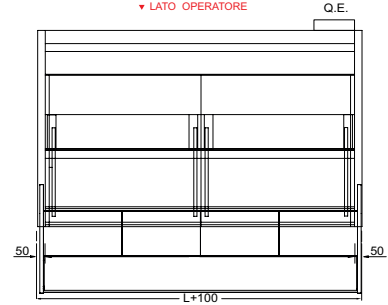

Pianta Detailed design - Plan detaille - Grundriss

▼ LATO OPERATORE