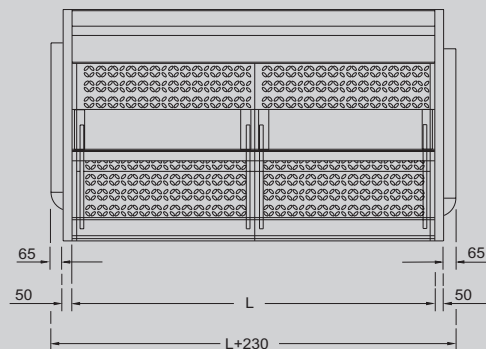

Pianta Detailed design - Plan détaillé - Grundriss

Operator's side - Coté opérateur - Arbeitsseite

▼ LATO OPERATORE