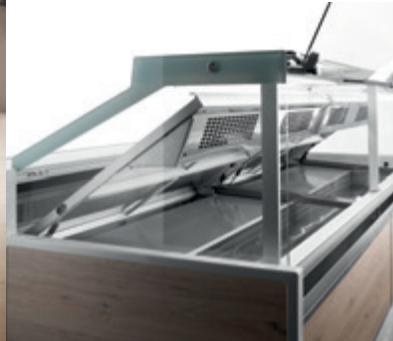

PIATTELLO RIBALTABILE CON PISTONI
TIP-UP TOP WITH PISTONS
PLATEAU BASCULANT A PISTONS
KIPPBARES PLATEAUX MIT KOLBEN

OPTIONAL