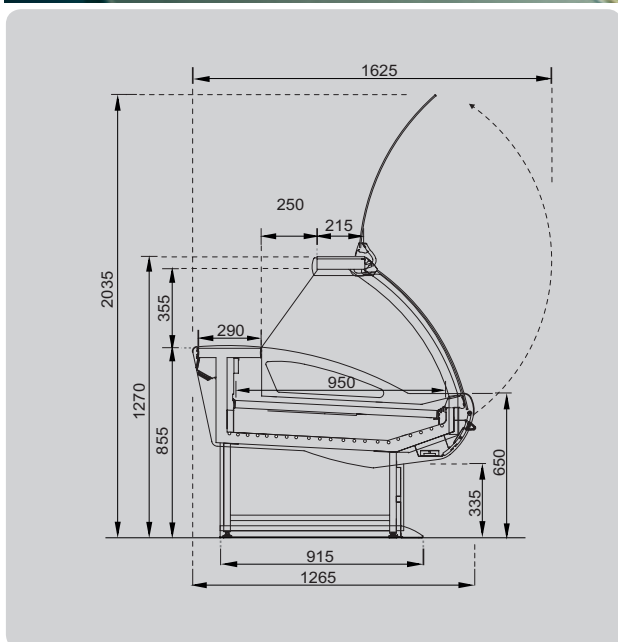

BANCO MIRAGE DE LUXE mod.PESCE

MIRAGE DE LUXE seafood counter - comptoir poisson MIRAGE DE LUXE

- theke fisch MIRAGE DE LUXE

DOTAZIONE STANDARD

Banco vetrina modulare canalizzabile per pesce fresco. Vetri curvi temprati ed apribili con pistoni hydro/lift, disappearance vetri mediante aria forzata, quadro comandi con termostato elettronico, impianto statico a contatto a valvola, gas R452A, griglie forate e scocca in acciaio inox AISI 316, tubi di lavaggio collegabili alla rete con scarico, illuminazione a LED sul frontale e sui piani espositivi, **i motori sono esclusi e possono essere forniti a richiesta. Per il calcolo della potenza del motore, considerare 400 Watt (-10°C) per ogni ml. di banco. Spalle escluse.**

STANDARD EQUIPMENT

Modular display counter for fresh seafood, which may be connected with other units. Curved glass in tempered glass with opening by hydro/lift pistons, glass defrosting through forced air, control panel with electronic thermostat, static refrigerating system with valve, R452A gas, perforated grilles and body in AISI 316, piping connectable to the drainage system, lighting led on the front and on the display surface. **The motors are not included but can be supplied on request. For the calculation of the motor power, please consider 400 watts (-10°C) for each linear metre of the counter. Couple of finishing sides not included.**

ÉQUIPEMENT STANDARD

Vitrine canalizable modulaire pour poisson frais. Verres tempérés et ouvrants avec des pistons hydro/lift, désembuage verres par air forcé, panneau de commande avec thermostat électronique, réfrigération statique au contact à valve, gaz R452A, grills percés et coque en acier inox AISI 316, tuyaux de lavage qui doit être relié au réseau avec déchargement, éclairage avec led sur le frontail et sur plans d'exposition, **les moteurs sont exclus et ils peuvent être fournis sur demande. Pour le calcul de la puissance du moteur, considérer 400 Watts (-10°C) pour chaque ml. de banc. Couple joues de finition sont exclus.**

STANDARD AUSSTATTUNG

Modulierbare Vitrinentheke kanalisierbar für frischen Fisch. Gebogenes Temperiertes Glas zsmittels Hydro.lift zylinder zu oeffnen, Bedienfeld mit elektronischem Thermostat, statische Kühlanlage mit Ventil, Gas R 452A, gelocherte Gitterroste und Boden aus Stahl inox AISI 316, Beleuchtung mit led z in der Vorderseite und in der Ausstellungsfläche. **Motoren sind ausgeschlossen und koennen auf Anfrage mitgeliefert werden. Für die Kalkulation der Leistung des Motors rechnet man 400 Watt (-10°C) pro lfm. Theke. Schulter-Elemente nicht inbegriffen.**