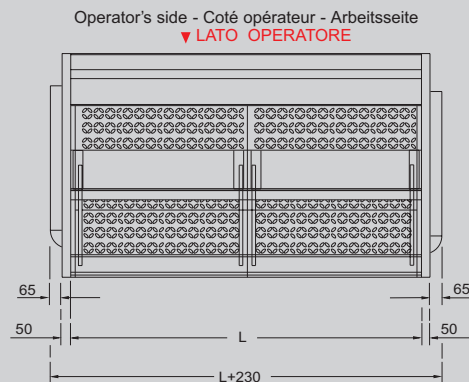

Pianta Detailed design - Plan detaille - Grundriss