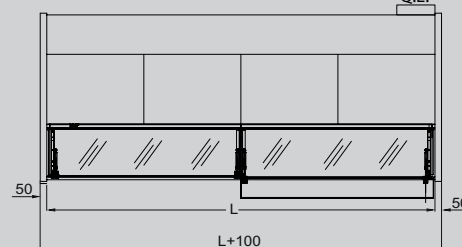

Pianta Detailed design - Plan detaille - Grundriss

Operator's side - Coté opérateur - Arbeitsseite

▼ LATO OPERATORE

DOTAZIONE STANDARD

Banco vetrina modulare canalizzabile neutra. Vetri dritti extrachiari temperati ed apribili con pistoni hydro/lift, griglie forate in acciaio inox AISI 304, illuminazione a LED sui piani espositivi. **Spalle escluse.**

STANDARD EQUIPMENT

Modular, non-refrigerated, display counter that may be connected with other units. Straight glass fronts on straight units in tempered glass with opening by hydro/lift pistons. Perforated grilles in AISI 304 stainless steel, lighting on the display surface. **Couple of finishing sides not included.**

ÉQUIPEMENT STANDARD

Comptoir neutre vitrine modulaire canalisable. Verres desembuage sur les unites droite, montants en polycarbonate, verres temperés avec ouverture par pistons hydrauliques, grils percés en acier inox AISI 304, plans d'exposition d'éclairage à LED. **Couple joues de pas comprises.**

STANDARD AUSSTATTUNG

Modulare NEUTRAL Vitrinentheke kanalisierbar. Gehärtete gläser öffnung mittels hydrolift -kolben, Stützen-profile in polycarbo, Geloeherte Gitterroste aus Stahl inox AISI 304. LED-Beleuchtung herausnehmbare Präsentationflächen. **Schulterelemente nicht inbegriffen.**