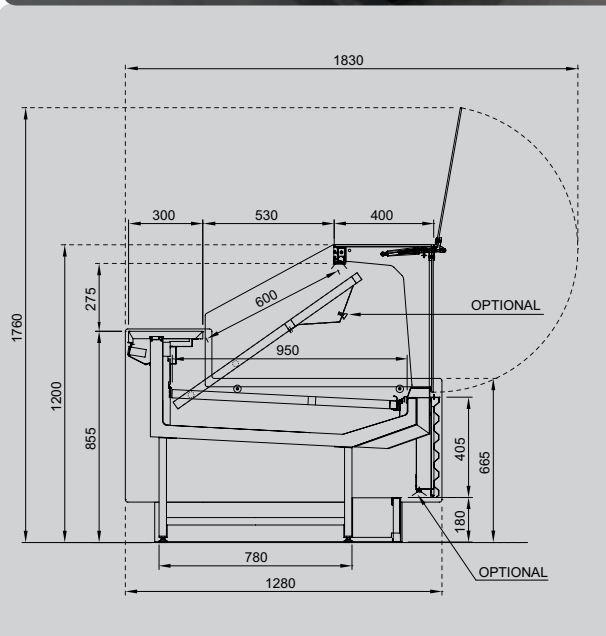

PIATTELLO RIBALTABILE CON PISTONI

TIP-UP TOP WITH PISTONS
PLATEAU BASCULANT A PISTONS
KIPPBARES PLATEAUX MIT KOLBEN

OPTIONAL